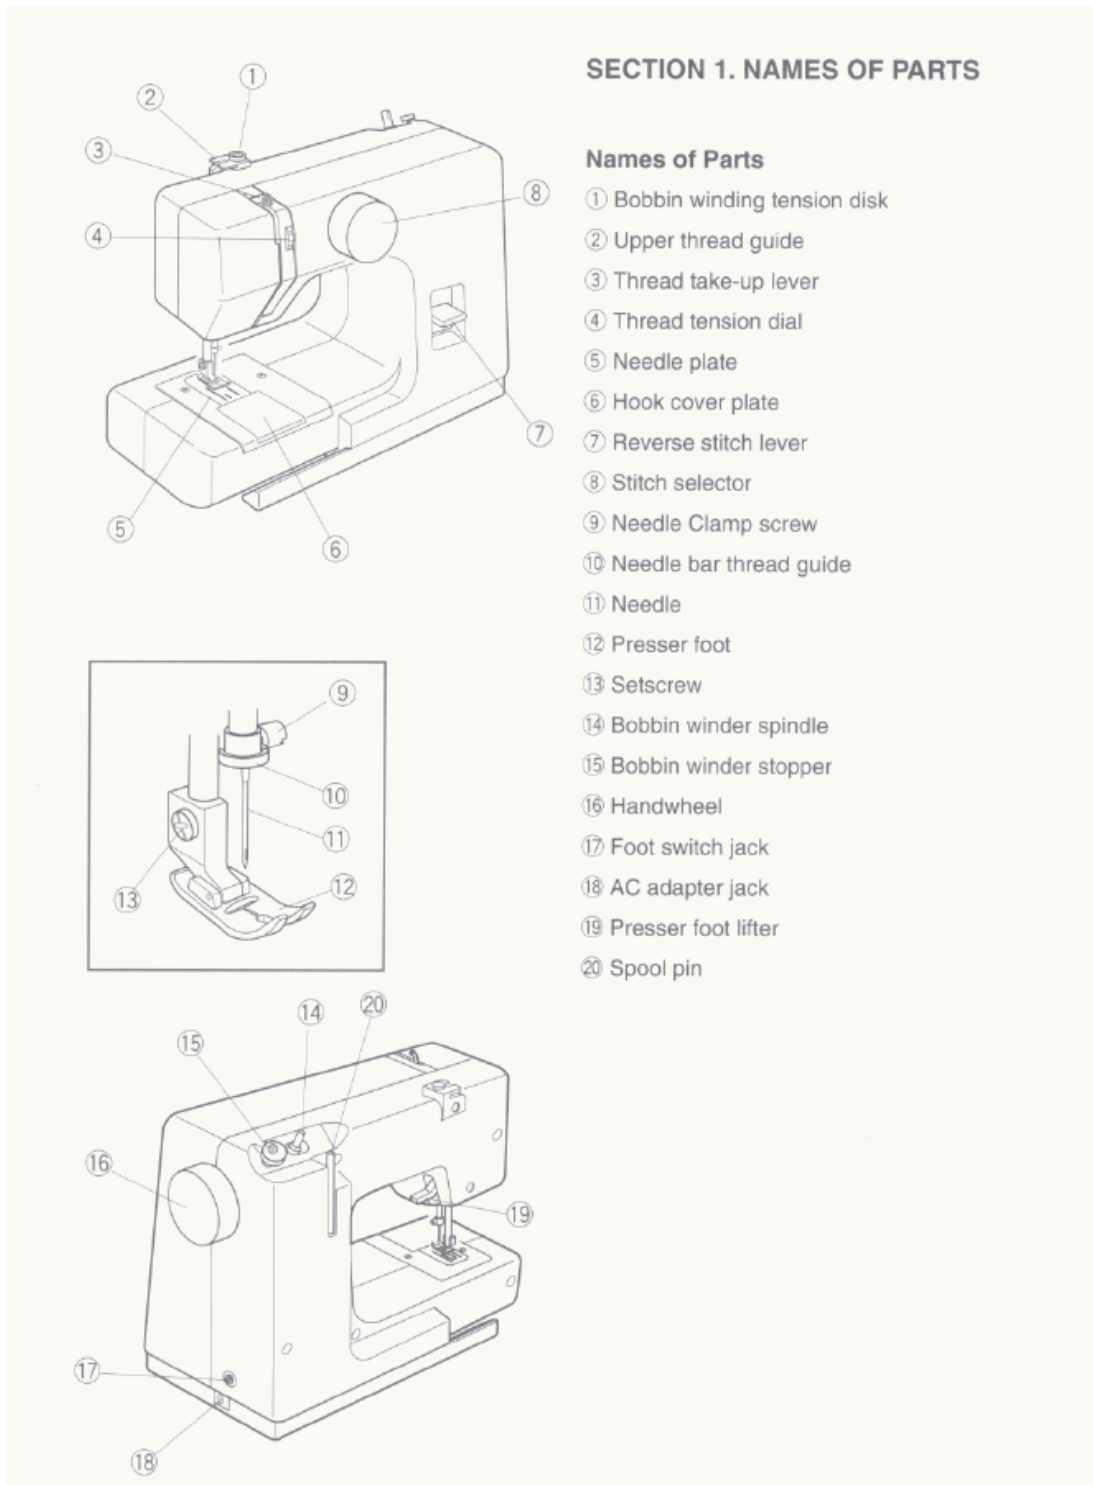

# Janome Sew Mini – Machine Diagram and Label of Parts

Enjoy our free tutorial at  
<http://www.splitcoaststampers.com/resources/tutorials/sewingoncards/>