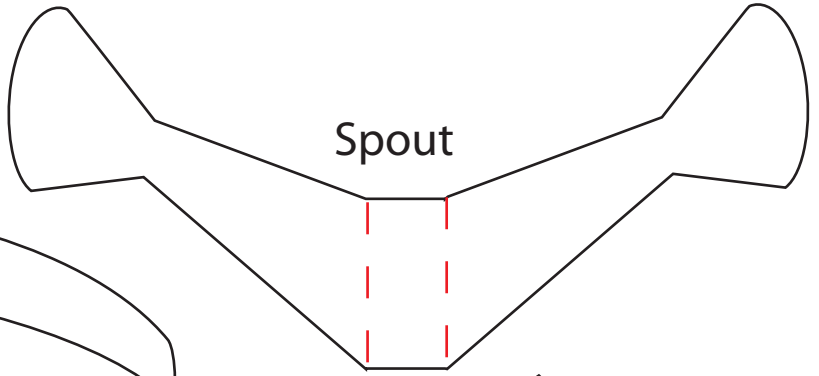

Handle attachment for back

Spout

Top handle

Main body of watering can

----- Fold Lines