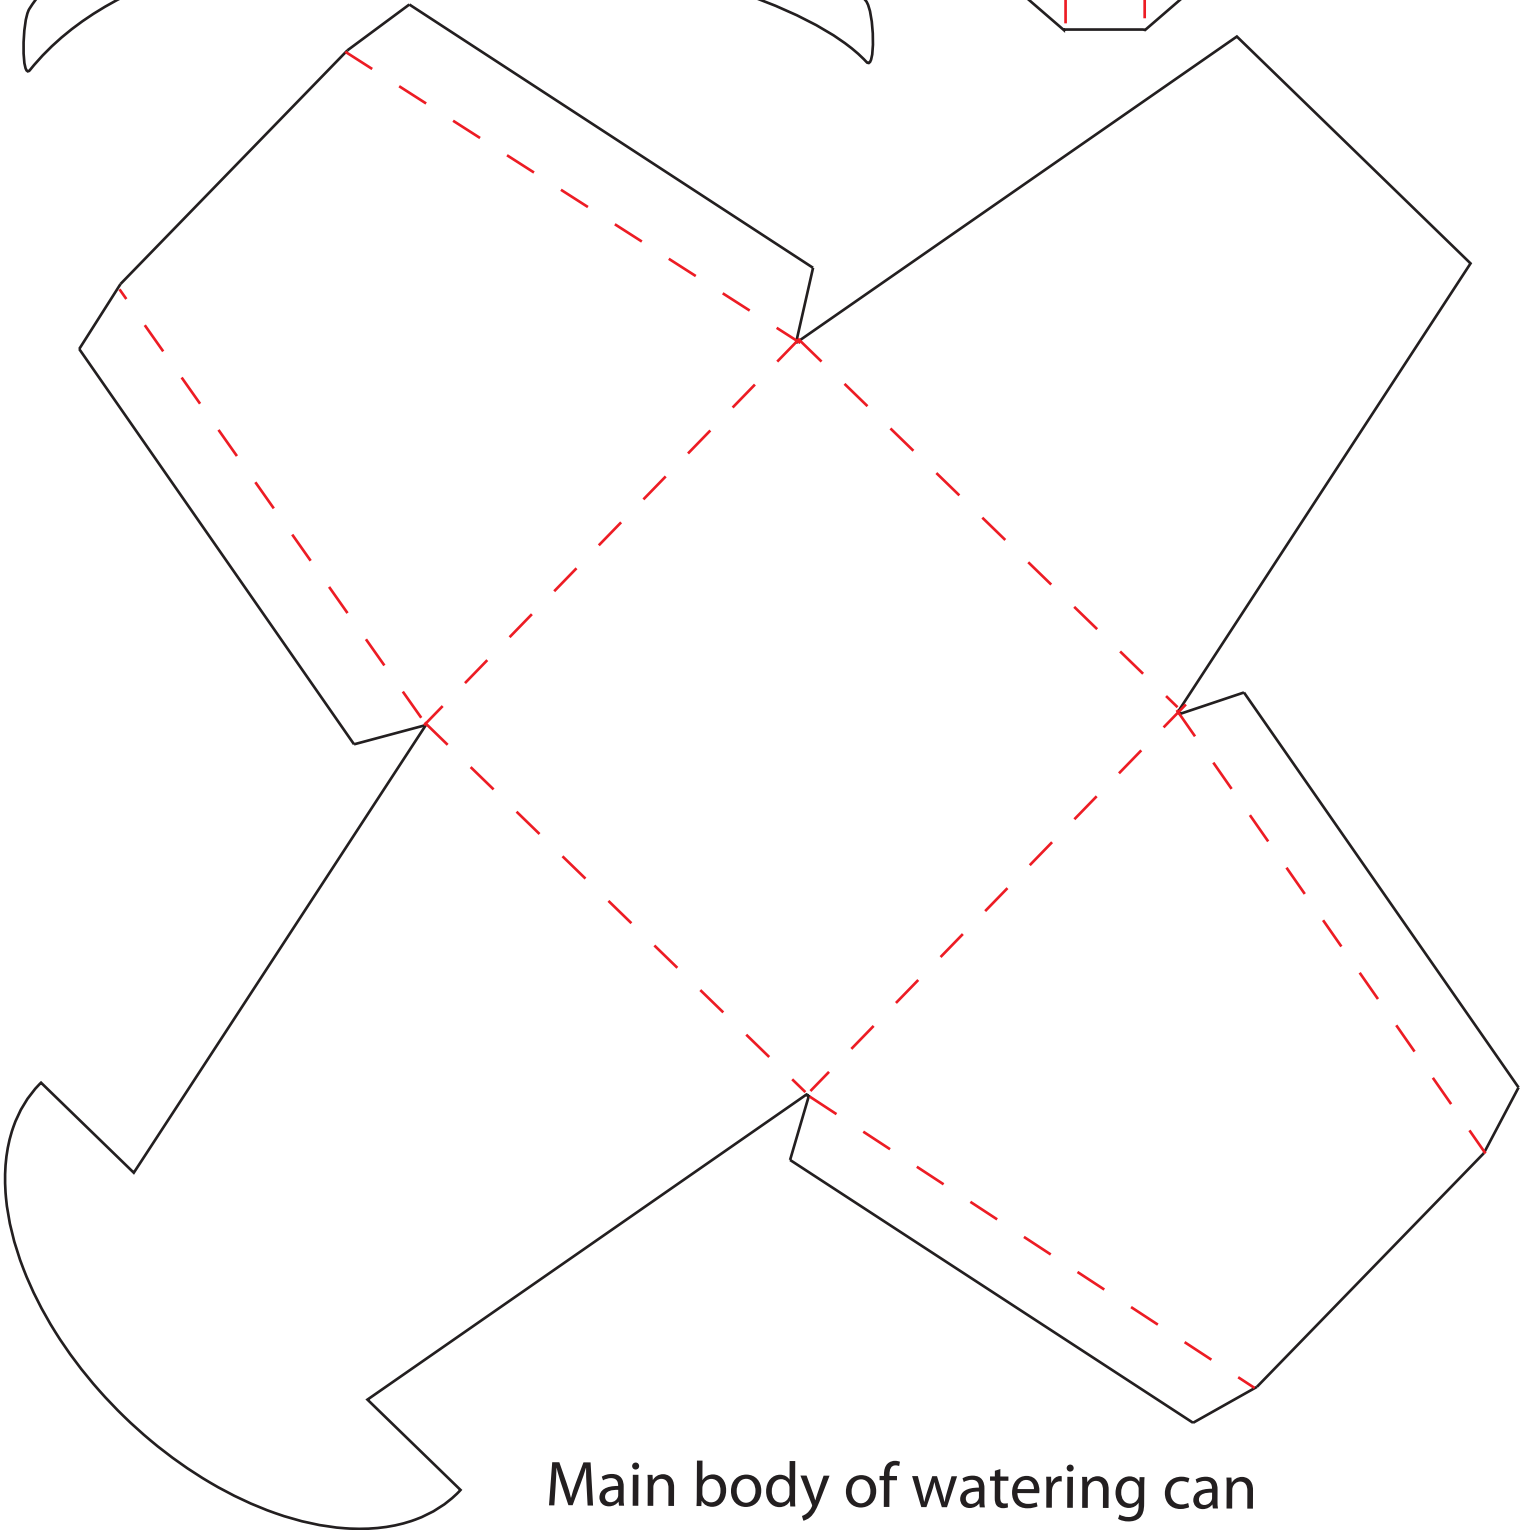

Handle attachment for back

Spout

Top handle

Main body of watering can

----- Fold Lines