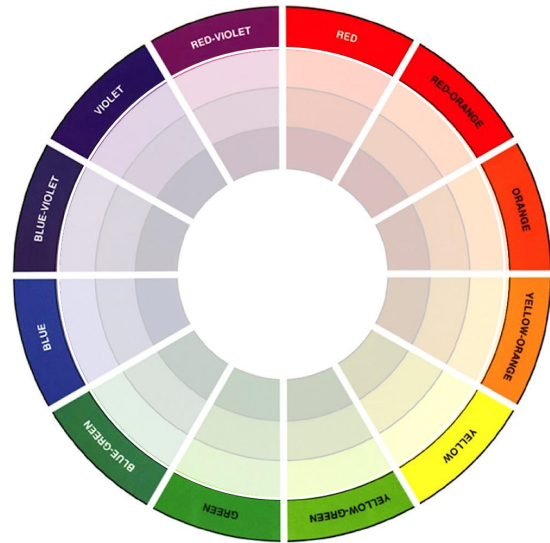

# OTHER COLOR WHEEL COMBINATIONS

**MONOCHROMATIC SCHEME**  
a single hue with all its tints (white added), tones (grey added), and shades (black added)

**MULTICOLOR SCHEME**  
any colors on the wheel with matching values (pure colors shown here)

**MOOD COLORS**  
Cool colors (left) are calm and restful.  
Warm colors (right) are more vivid and exciting.