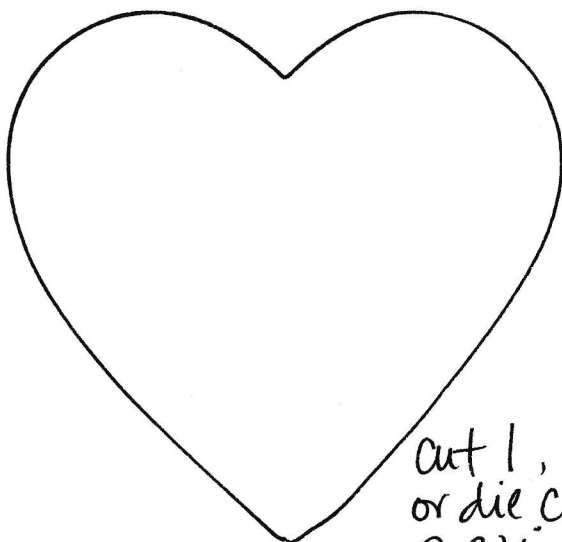

or die cut
circle - 1 7/8"

or die cut oval (x2)
2 1/4" x 3"

Cut 2, or cut from
oval (indicated by
dotted lines above)
by turning die.

Splitcoaststampers.com
Printable Template © 2014
All Rights Reserved. Personal use only.
Electronic/digital transmission, mechanical
reproduction and distribution prohibited.

or die cut 3 3/4" circle
and trim bottom

cut 1,
or die cut
2 3/4" x 3" heart

or die cut
2" x 2 1/2"
rectangle

Snowman
Shelf Sitter