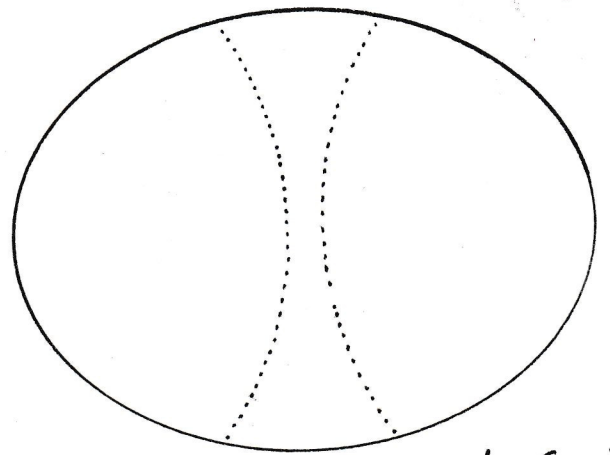

or die cut
circle - 1 7/8"

or die cut oval (x2)
2 1/4" x 3"

Cut 2, or cut from
oval (indicated by
dotted lines above)
by turning die.

Splitcoaststampers.com
Printable Template © 2014
All Rights Reserved. Personal use only.
Electronic/digital transmission, mechanical
reproduction and distribution prohibited.

or die cut 3 3/4" circle
and trim bottom

cut 1,
or die cut
2 3/4" x 3" heart

or die cut
2" x 2 1/2"
rectangle

Snowman
Shelf Sitter